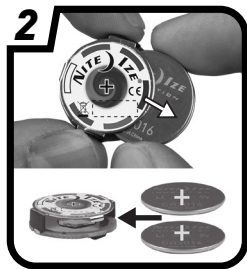

flashflight®

LIGHT UP FLYING DISC INSTRUCTIONS

HOW TO CHOOSE YOUR COLOR WITH DISC-O SELECT™:

PRESS ON. DURING 1ST CYCLE OF COLORS, PRESS BUTTON WHEN YOUR DESIRED COLOR APPEARS. ENJOY.

BATTERY REPLACEMENT INSTRUCTIONS:

REPLACE BATTERIES:
2 X CR2016 3V

WARNING: DO NOT MIX OLD AND NEW BATTERIES. DO NOT MIX ALKALINE, STANDARD (CARBON-ZINC), OR RECHARGEABLE (NICKEL-CADMIUM) BATTERIES. BATTERIES SHOULD BE INSERTED IN THE DIRECTION INDICATED ON THE BATTERY HOLDER. DO NOT REVERSE OR MIX THE DIRECTION OF THE BATTERIES.

⚠ WARNING

DO NOT INGEST BATTERY. CHEMICAL BURN HAZARD.

This product contains a coin/button cell battery. If the coin/button cell battery is swallowed, it can cause severe internal burns in just 2 hours and can lead to death. Keep new and used batteries away from children. If the battery compartment does not close securely, stop using the product and keep it away from children. If you think batteries might have been swallowed or placed inside any part of the body, seek immediate medical attention.